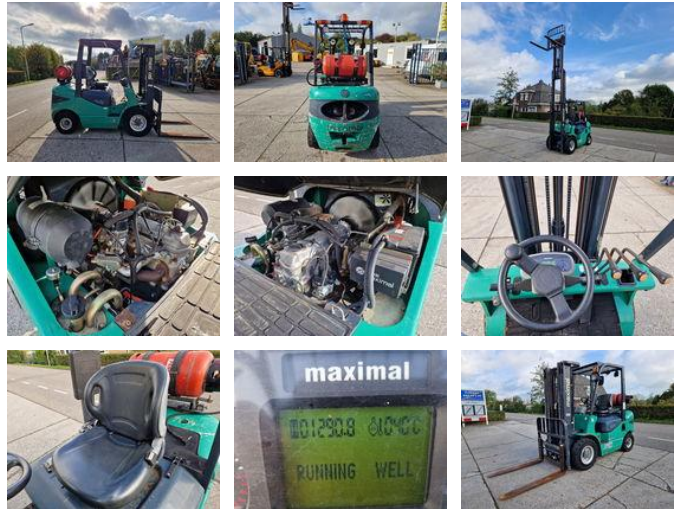

Nissan Zhejiang Maximal with 1290 hours 2.5 ton LPG

General features

Brand	Nissan
Subcategory	Forklift
Construction year	2015
operatingHours	1290
Color	green
Condition	Used
General condition	Good
Fuel	energyType.lpg

Characteristics

Empty weight	3.940kg
Cabin	open
liftingCapacity	2.500kg
liftingHeight	2.120mm
mastType	triplex

Nissan Zhejiang Maximal with 1290 hours 2.5 ton LPG

Technical specifications

assets

37kw

Accessories