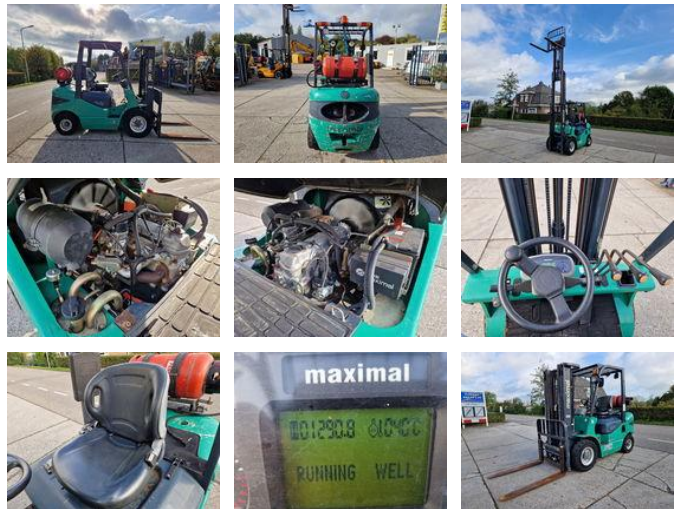

Nissan Zhejiang Maximal with 1290 hours 2.5 ton LPG

General features

Brand	Nissan
Subcategory	Forklift
Construction year	2015
Operating hours	1290
Color	Green
Condition	Used
General condition	Good
Fuel	LPG

Characteristics

Empty weight	3.940kg
Cabin	Open
Lifting capacity	2.500kg
Lifting height	2.120mm
Mast type	Triplex
Clearance height	2.120mm

Nissan Zhejiang Maximal with 1290 hours 2.5 ton LPG

Technical specifications

Engine output

37kw

Accessories