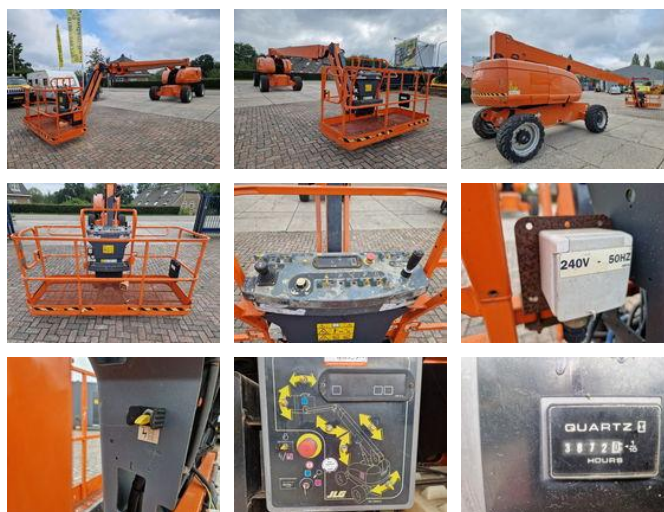

## JLG 860SJ werkhoogte 28.00m.

### General features

Brand	JLG
Subcategory	Telescopic boom lift wheeled
Construction year	2014
operatingHours	3872
Color	orange
Condition	Used
General condition	Good
Fuel	Diesel

### Characteristics

liftingCapacity	230kg
liftingHeight	2.621cm
mastType	telescope

# JLG 860SJ werkhoogte 28.00m.