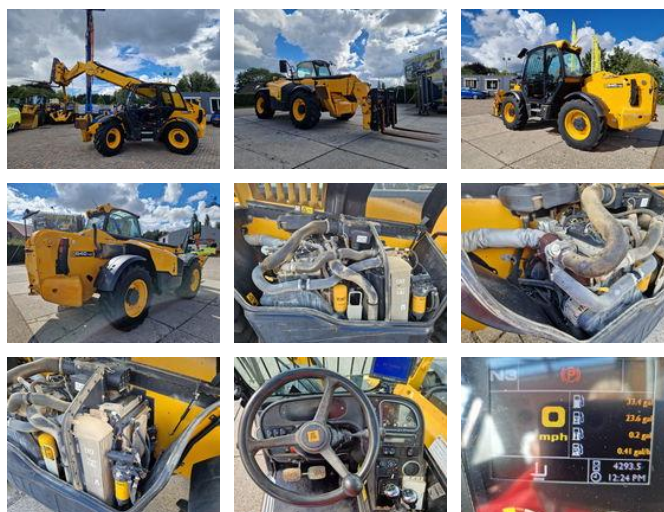

JCB 540-140 met 4293 uur

General features

Brand	JCB
Subcategory	Rigid telehandler
Construction year	2019
operatingHours	4293
Color	yellow
Condition	Used
General condition	Good
Fuel	Diesel

Characteristics

Empty weight	11.370kg
Load capacity	4.000kg
liftingCapacity	4.000kg
liftingHeight	1.400cm
mastType	telescope

JCB 540-140 met 4293 uur

Technical specifications

transportationPropulsion

wheels

assets

55kw

Accessories