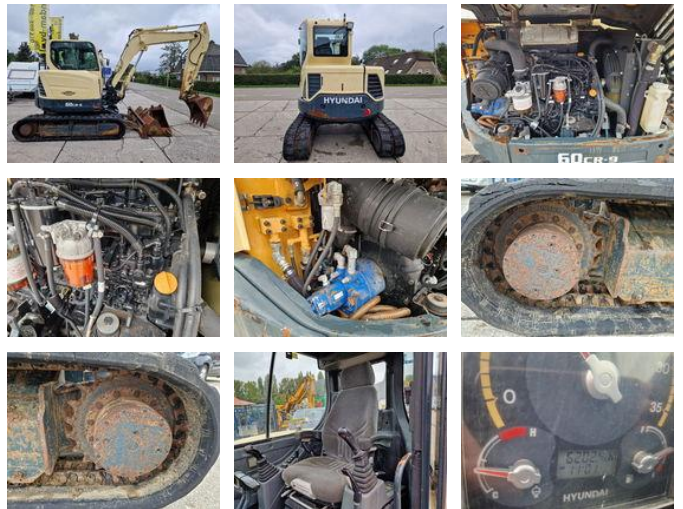

Hyundai Robex CR60-9 met airco

General features

Brand	Hyundai
Subcategory	Mini digger crawler
Construction year	2014
Hourmeter reading	6202
Color	bodyColour.creme
Condition	Used
General condition	Good
Fuel	Diesel

Characteristics

Empty weight 6.000kg

Hyundai Robex CR60-9 met airco

Technical specifications

Drive	tracking
-------	----------

Engine output	41kw
---------------	------

Accessories