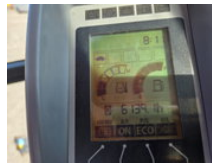

Hitachi ZX55U-5A CLR dealeronderhouden zeer net

General characteristics

Brand	Hitachi
Subcategory	Mini digger crawler
Year of construction	2015
Hours displayed	6139
Colour	Orange
Condition	Used
General state	Very good
Fuel	Diesel
CE marking	And

Properties

Single weight

5.000kg

Hitachi ZX55U-5A CLR dealeronderhouden zeer net

Technical specifications

Drive	tracking
-------	----------

Assets	28kw
--------	------

Accessories