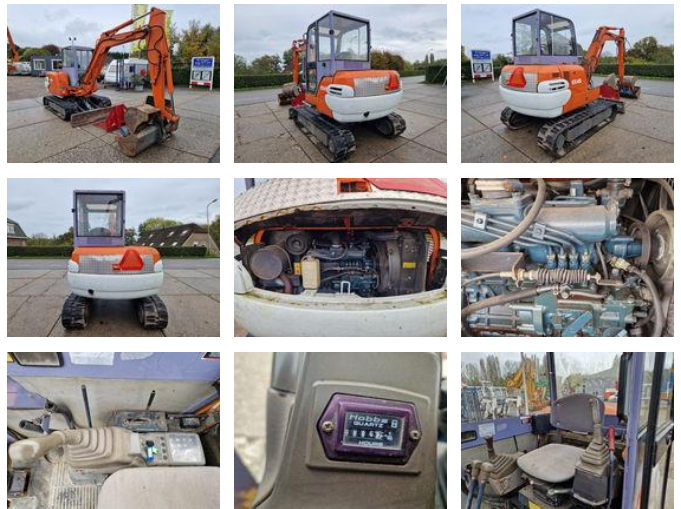

Hitachi EX45-2

General features

Brand	Hitachi
Subcategory	Mini digger crawler
Construction year	2001
Operating hours	8886
Color	Orange
Condition	Used
General condition	Good
Fuel	Diesel

Characteristics

Empty weight 4.450kg

Hitachi EX45-2

Technical specifications

Drive	tracking
-------	----------

assets	26kw
--------	------

Accessories