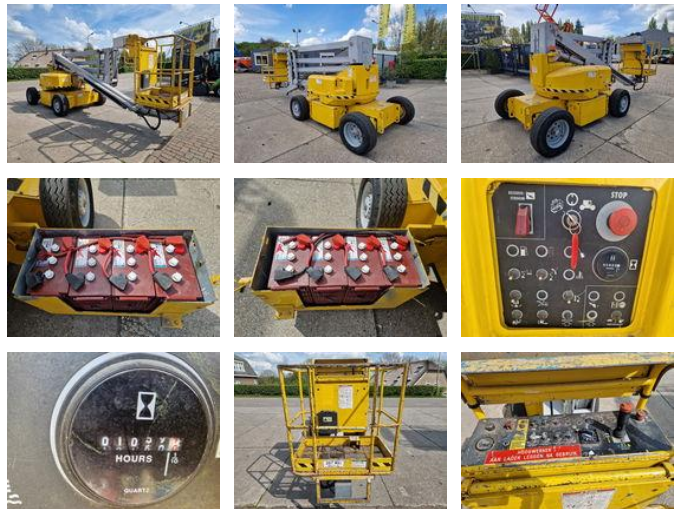

Genie Z45/22 DC knikhoogwerker elektrisch

General features

Brand	Genie
Subcategory	Articulated boom lift wheeled
Hourmeter reading	1060
Color	Yellow
Condition	Used
General condition	Good
Fuel	Electric

Characteristics

Lifting capacity	227kg
Lifting height	1.370cm
Mast type	Articulated

Genie Z45/22 DC knikhoogwerker elektrisch

Technical specifications

Drive

wheels

Accessories