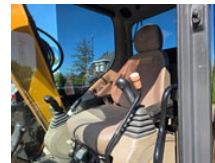

Case CX75C SR met draai/kantelstuk

General characteristics

Brand	Case
Subcategory	Mini digger crawler
Year of construction	2017
Hours displayed	5458
Colour	Yellow
Condition	Used
General state	Very good
Fuel	Diesel