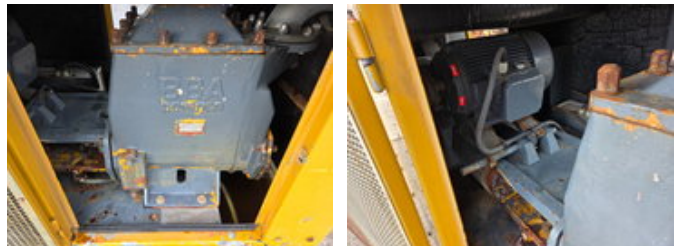

BBA BBA PT175 bronbemaalingspomp

General features

Brand	BBA
Subcategory	Well pump
Condition	Used
General condition	Good
Fuel	energyType.electricdiesel

BBA BBA PT175 bronbemaalingspomp

Accessories