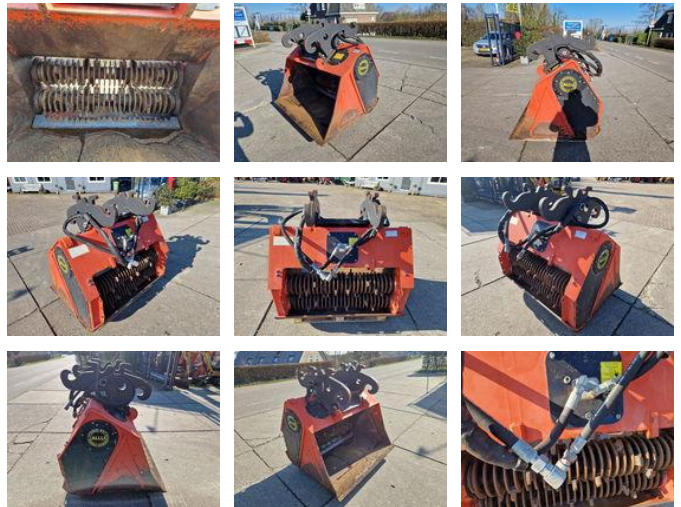

ALLU SC 2-15 original screener crusher CW30/40 zeer weinig gebruikt

General features

Brand	ALLU
Subcategory	Digger bucket
Construction year	2008
Condition	Used
General condition	Very good

ALLU SC 2-15 original screener crusher CW30/40 zeer weinig gebruikt